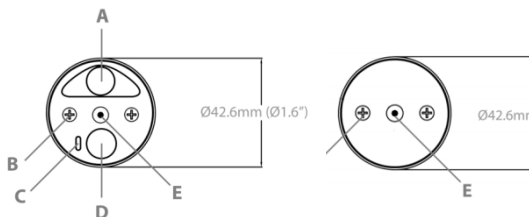

AX1 PixelTube™

Data sheet

Optical

- Colours
  RGBW
- Total LED power
  28W
- Luminous Flux
  695Lm
- Strobe
  0-25Hz
- Beam Angle
  180°
- Pixels
  16

Electrical

- Battery
  LG Chem Lithium-ion
- Battery Lifetime
  70% after 300 cycles
- Battery Runtime
  Up to 20 hours
- LED Lifetime
  50.000 Hours
- Charging time (nominal)
  7 Hours
- Input Voltage (Charger)
  90-264V 47-63Hz
- Input Voltage (Light)
  48V 0.5A

Control

- Wireless Modules
  865-870MHz
  902-928MHz
  2.4GHz
- Range
  300m | 330 Yards
- DMX
  Supports CRMX and W-DMX

Construction

- Housing
  Polycarbonate, metal end caps
- IP Rating
  IP65
- Relative humidity
  0-100%
- Operating Temperature
  0-40 °C
  32-104 °F
- Weight
  1kg
  2.2Lbs
- Dimensions
  Ø42 x 1035mm
  Ø1.6" x H40.7"

Accessories

- **Charger**
  AX1-CHR (Included)
- **Eyebolt**
  AX1-EBLT (2 pcs Included)
- **Holder**
  AX1-H (2 pcs Included)
- **Stand**
  AX1-STD (Included)
- **Charging case**
  AX1-CHRCSE
- **Spigot (3/8" & 1/4"-20 threads)**
  AX1-BLT

A	ON/OFF Button
B	Screws
C	Rubber Charging socket
D	Charging socket
E	M5 Thread for Screw Hooks