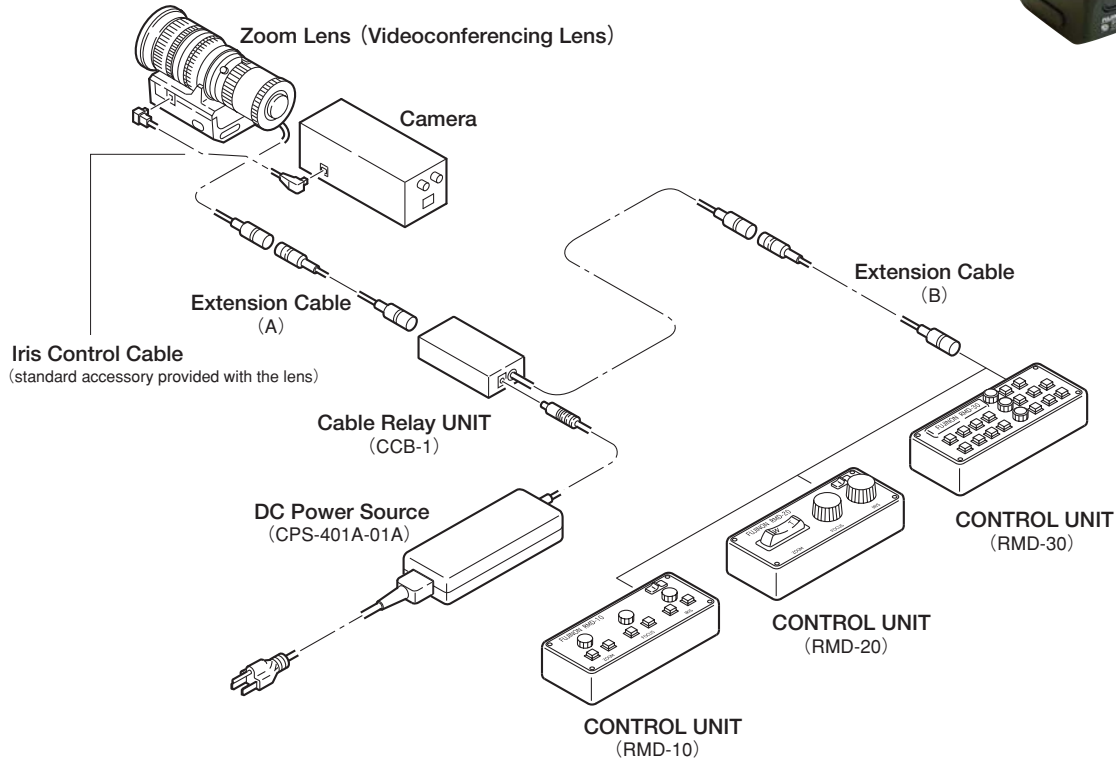

## VIDEO CONFERENCING LENS

[The total length of extension cables (A + B) is 100m at maximum]

#### ■ Control Unit

RMD-10	Zoom	: ON / OFF
	Focus	: ON / OFF
	Iris	: Auto or ON/OFF
RMD-20	Zoom	: Rocker
	Focus	: Knob
	Iris	: Auto or Knob
RMD-30	Zoom	: ON / OFF
	Focus	: ON / OFF
	Iris	: Auto or ON/OFF
	Zoom&Focus	: 8 Shots Preset

#### ■ Cable Relay Unit

CCB-1	Input	: DC 12V
-------	-------	----------

#### ■ DC Power Source

CPS-401A-01A	Input	: AC 90V~250V, 50/60Hz
	Output	: DC 12V, 1.3A