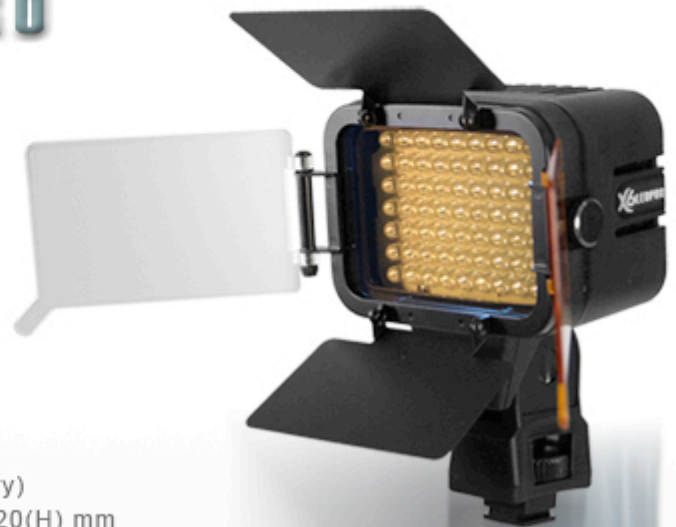

LEDPRO lights - X6

Description

Sense LED Advanced Technology

X6 LEDPRO

- 63 super white LEDs
- Color correction filter
- Diffuser filter
- Barn doors
- Tilt head
- 3200°K~5600°K

Rating : DC5.0V~7.5V
 Works on 4x AA batteries
 Integrated dimmer
 8 watt power consumption
 Weight : 330g(with out battery)
 Dimensions : 70(L)x90(W)x120(H) mm

Daylight 6000°K	FC	120	30	10	7	5
	FT	2	4	6	8	10
Halogen 3200°K	FC	90	20	10	5	3
	FT	2	4	6	8	10
Daylight 6000°K	LUX	510	210	130	70	50
	Meters	1	1.5	2	1.5	3
Halogen 3200°K	LUX	370	170	10	50	30
	Meters	1	1.5	2	1.5	3